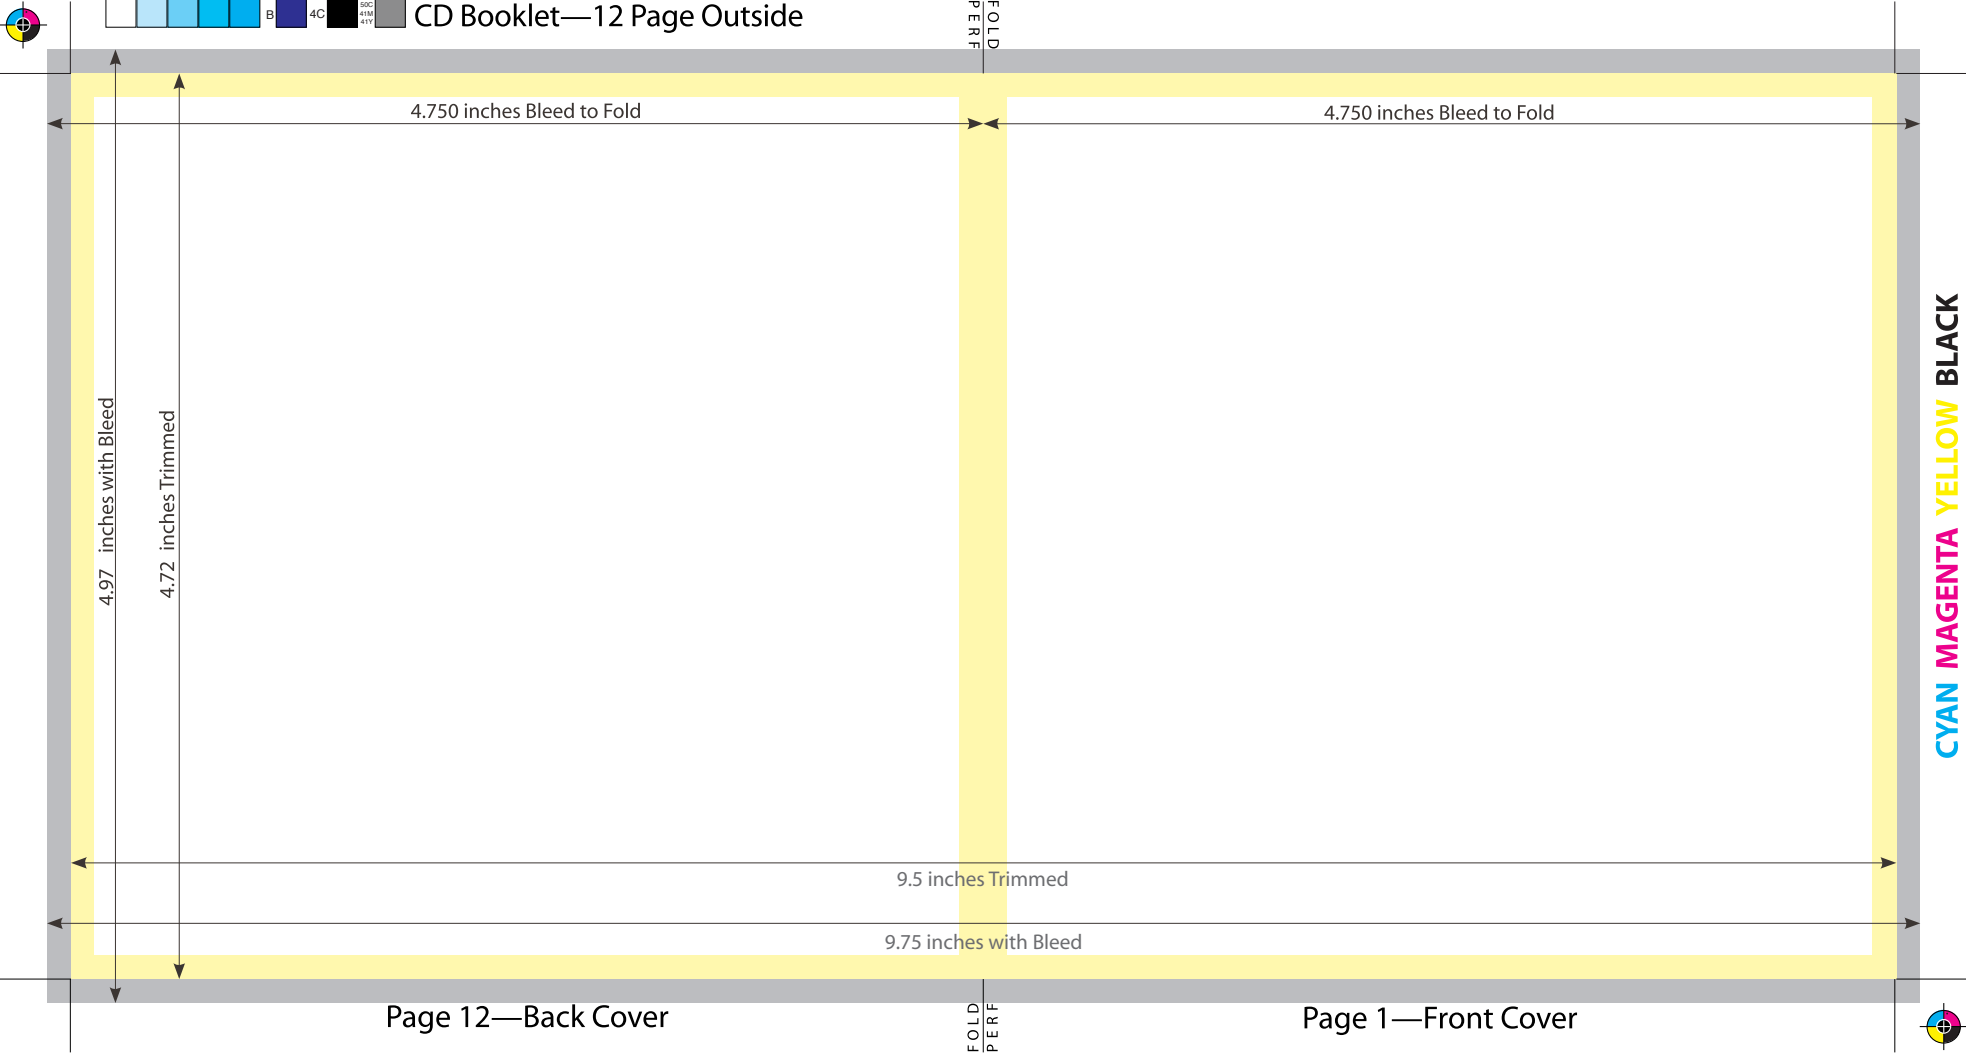

New Life Digital Media
1233 Northgate Business Parkway
Madison, TN 37115
888.868.1179 • 615.868.1179 • FAX: 615.868.5076

Legend
[Gray Box] Trim Zone
[Yellow Box] Safety Zone
[White Box] Live Art/Text Zone

CD Booklet—12 Page Outside