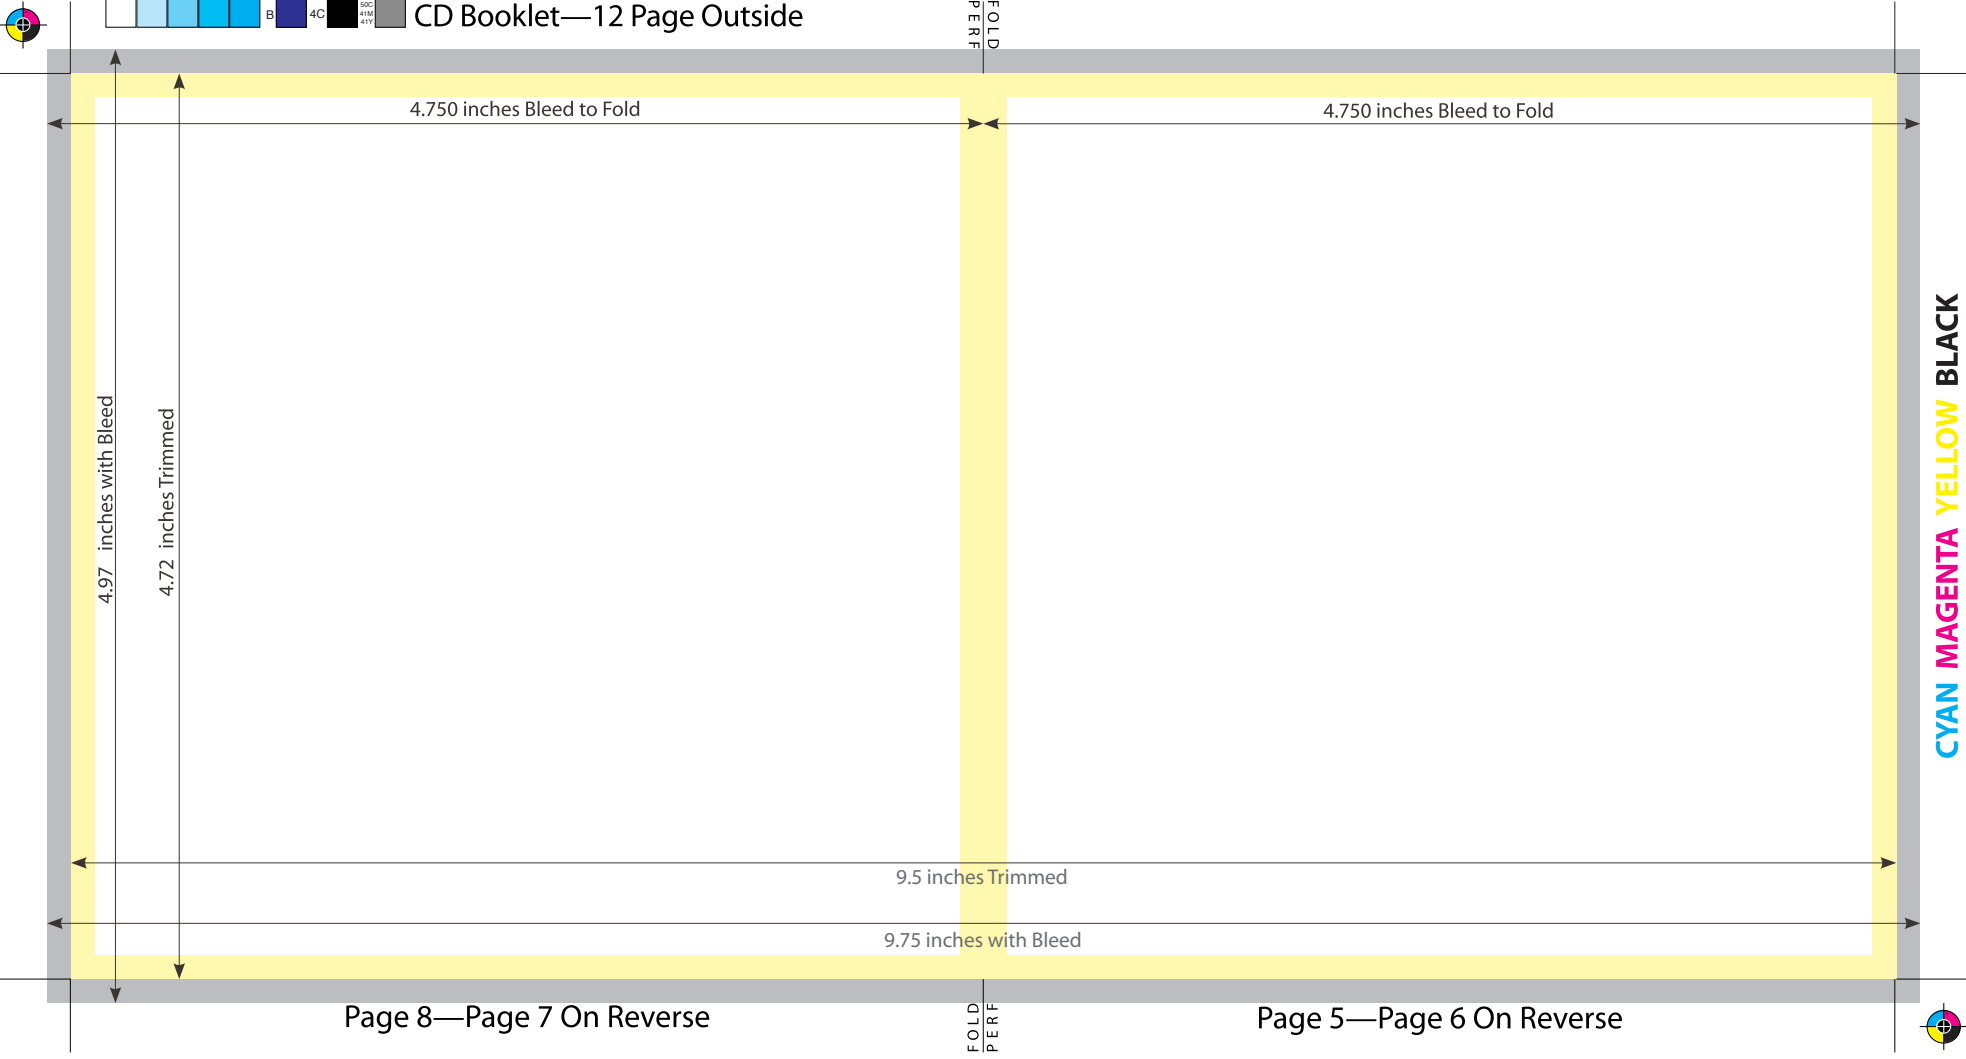

New Life Digital Media
1233 Northgate Business Parkway
Madison, TN 37115
888.868.1179 • 615.868.1179 • FAX: 615.868.5076

Legend
Trim Zone
Safety Zone
Live Art/Text Zone

CD Booklet—12 Page Outside