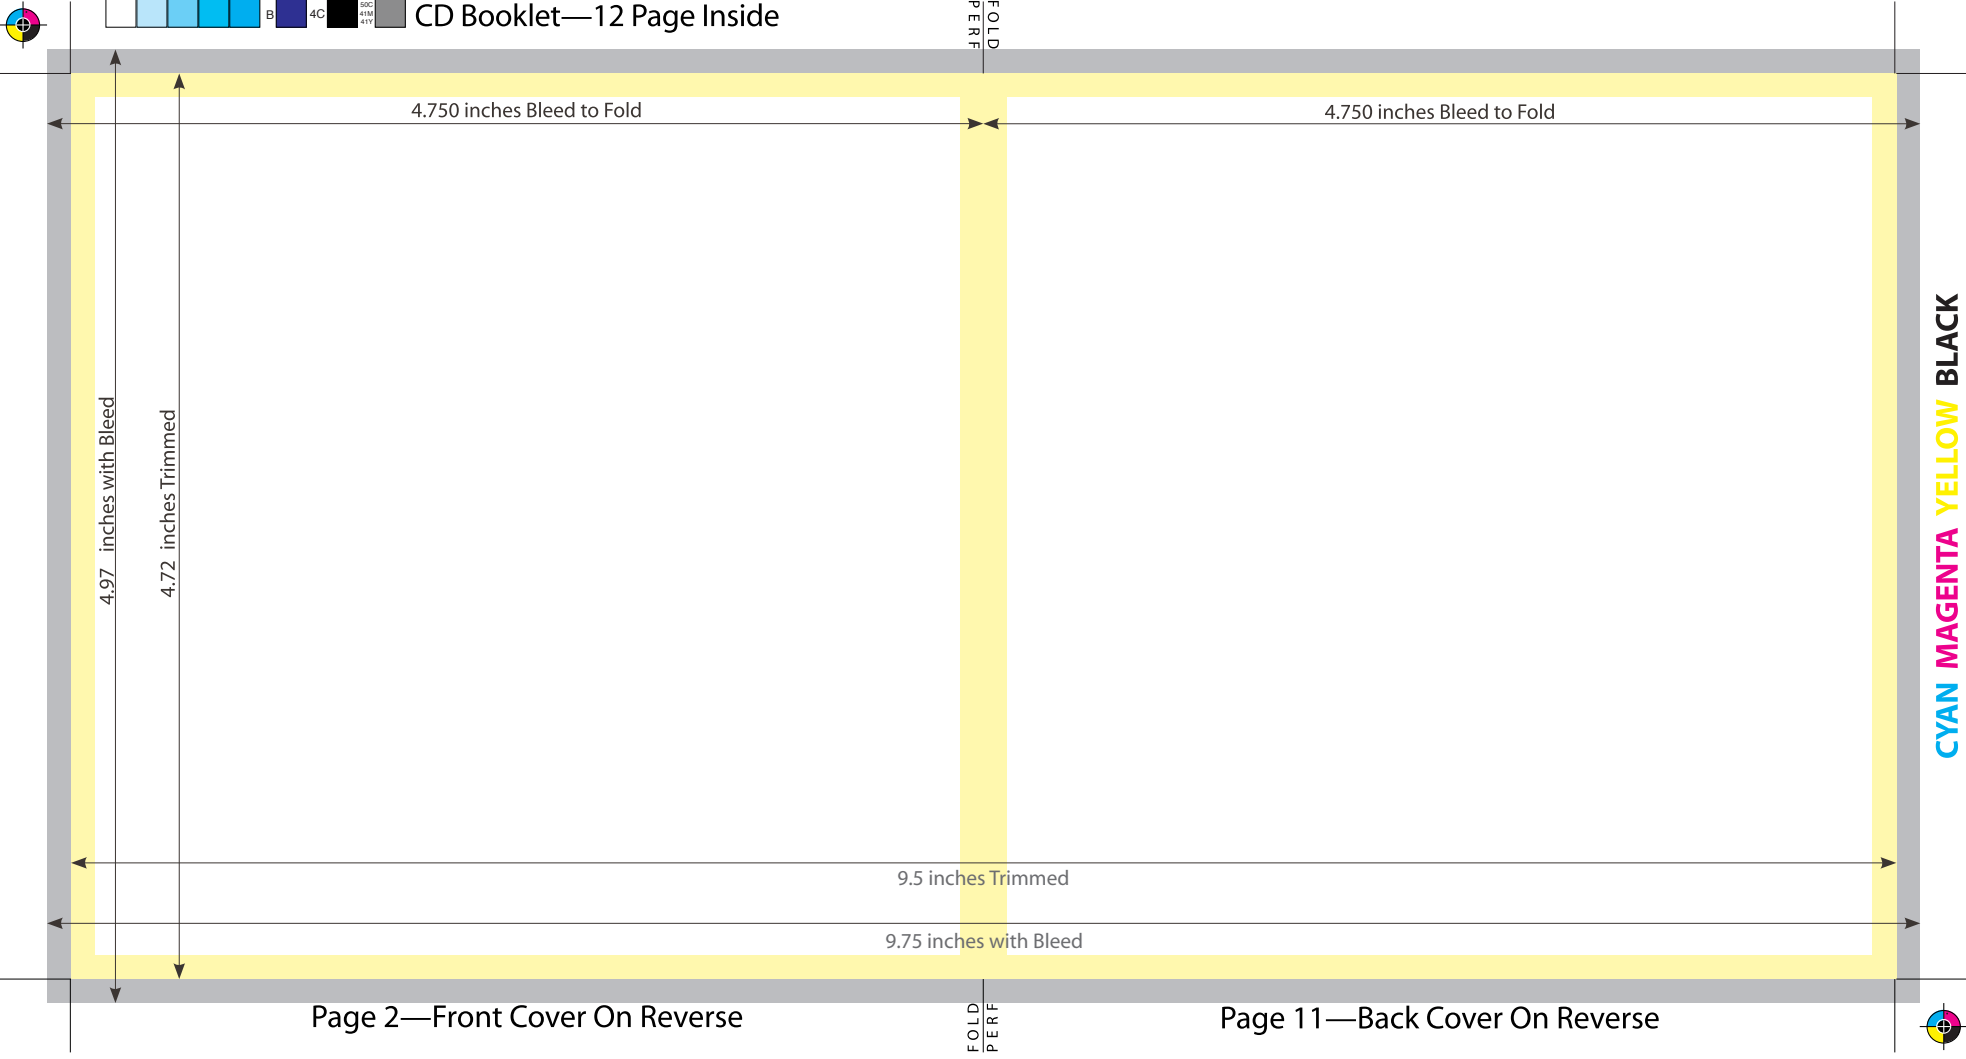

New Life Digital Media
1233 Northgate Business Parkway
Madison, TN 37115
888.868.1179 • 615.868.1179 • FAX: 615.868.5076

Legend
Safety Zone
Live Art/Text Zone

CD Booklet—12 Page Inside

Page 2—Front Cover On Reverse

Page 11—Back Cover On Reverse