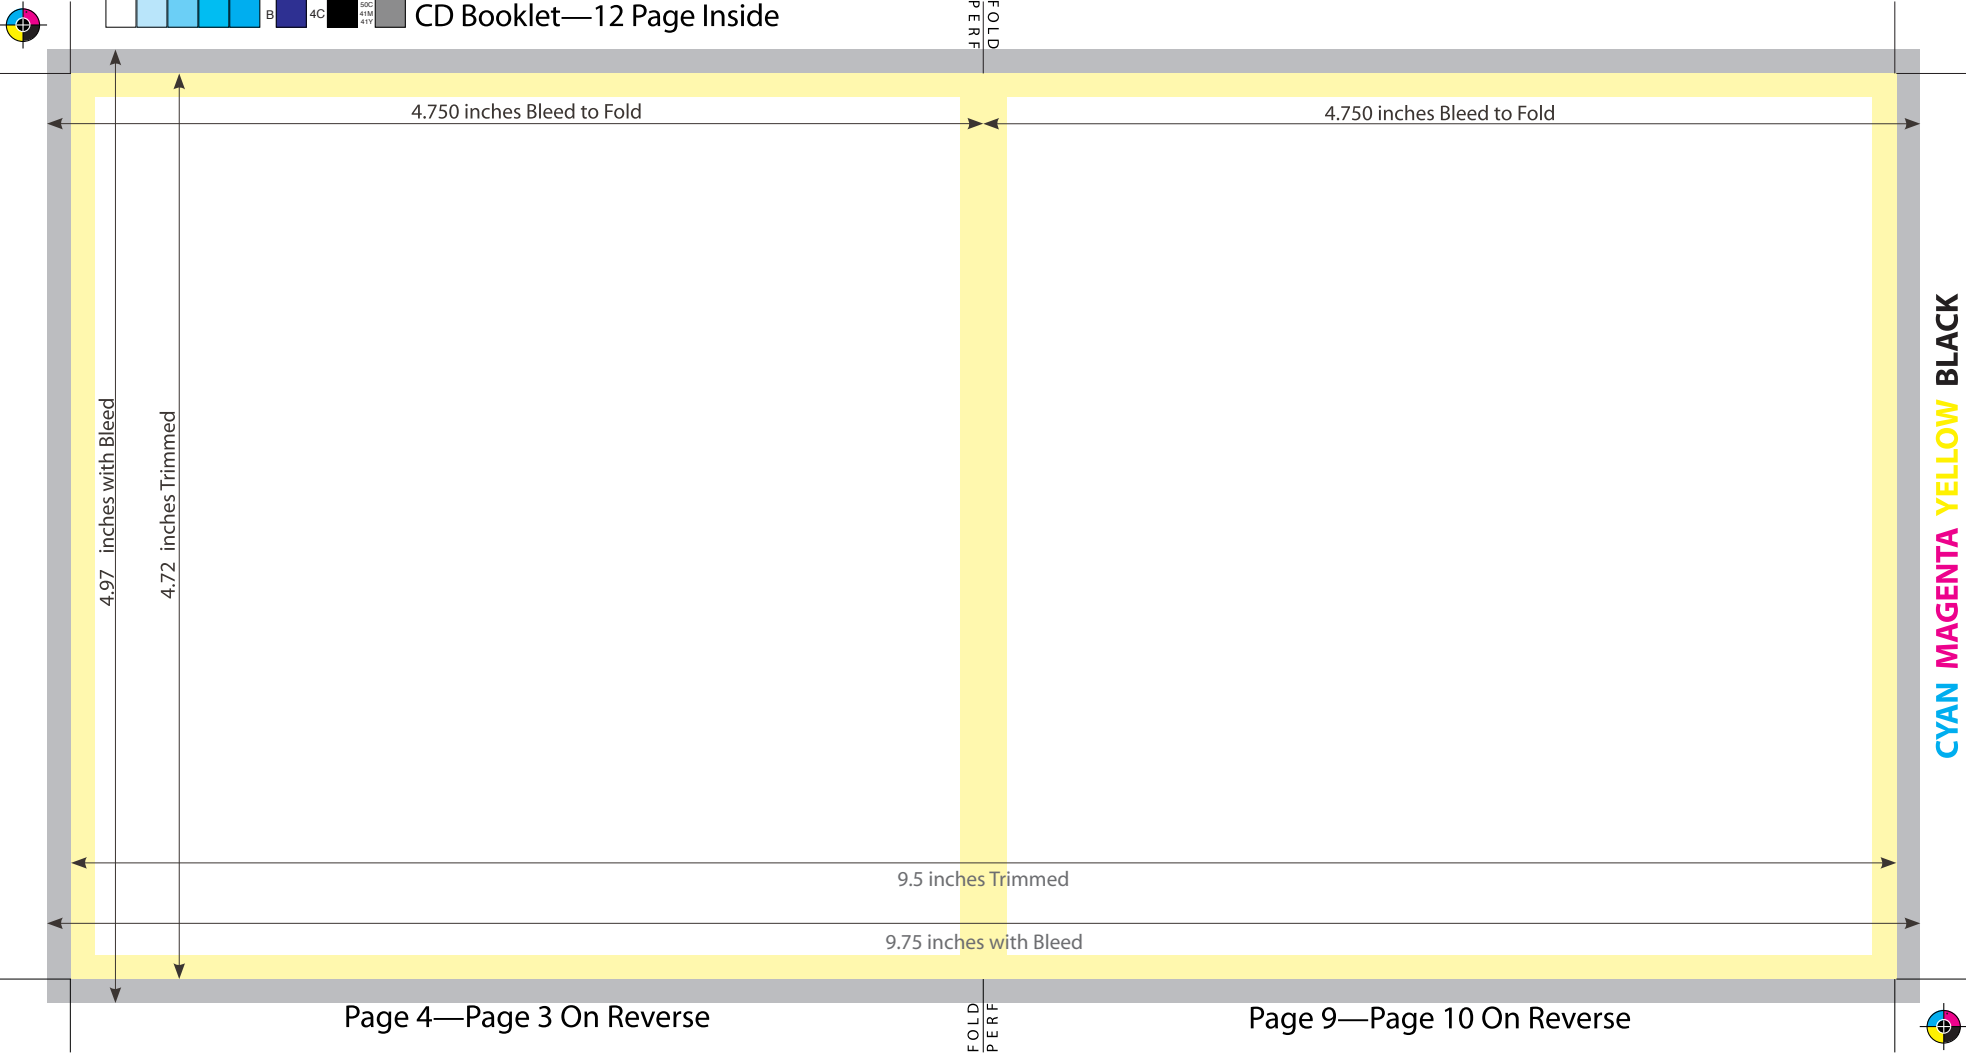

New Life Digital Media
1233 Northgate Business Parkway
Madison, TN 37115
888.868.1179 • 615.868.1179 • FAX: 615.868.5076

Legend
Trim Zone
Safety Zone
Live Art/Text Zone

CD Booklet—12 Page Inside

4.97 inches with Bleed

4.72 inches Trimmed

4.750 inches Bleed to Fold

4.750 inches Bleed to Fold

9.5 inches Trimmed

9.75 inches with Bleed

Page 4—Page 3 On Reverse

Page 9—Page 10 On Reverse

CYAN MAGENTA YELLOW BLACK