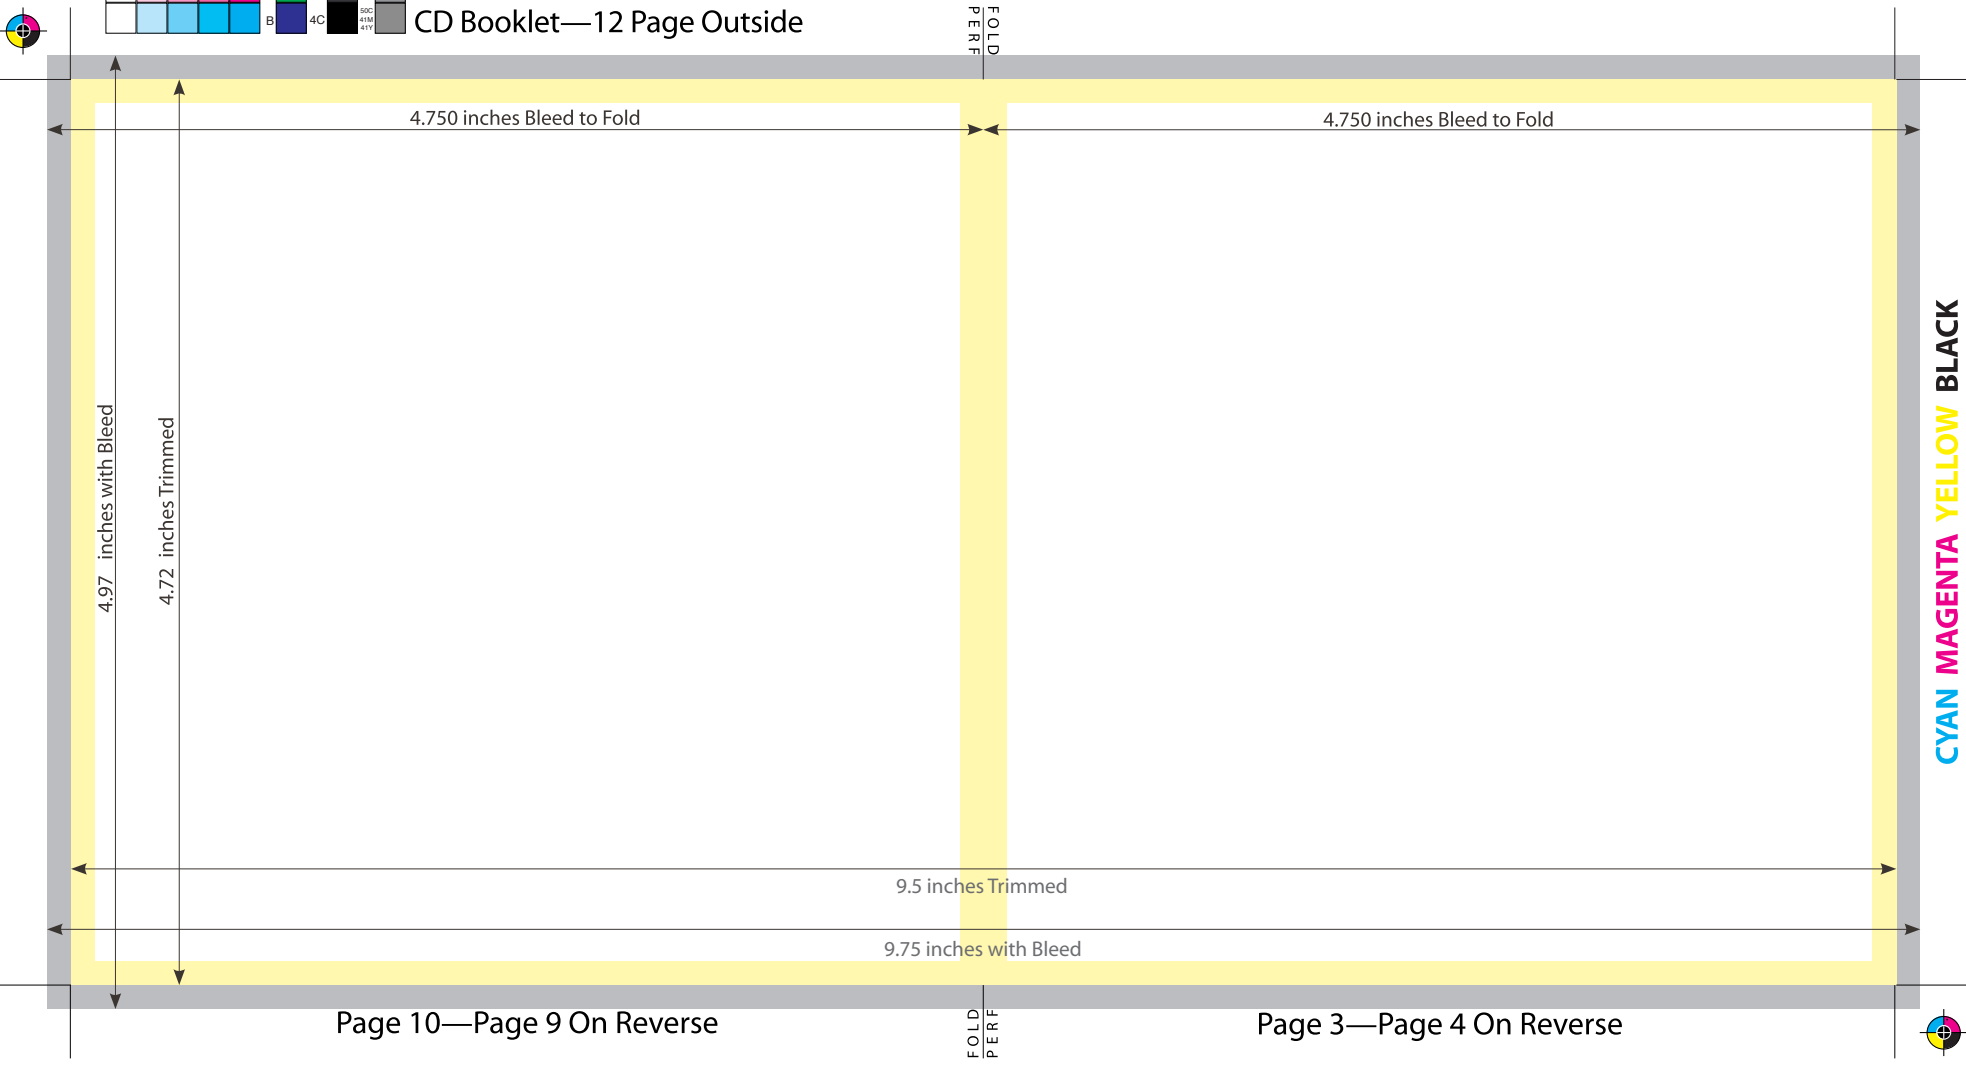

CD Booklet—12 Page Outside

4.97 inches with Bleed

4.72 inches Trimmed

4.750 inches Bleed to Fold

4.750 inches Bleed to Fold

9.5 inches Trimmed

9.75 inches with Bleed

Page 10—Page 9 On Reverse